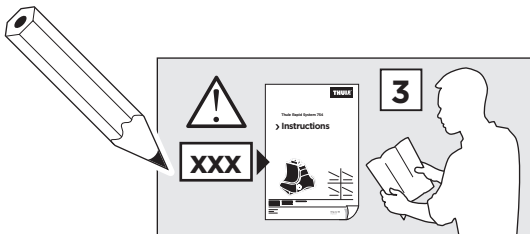

2

KIA Ceed, 5-dr Hatchback, 12- (With glassroof)

KIA Cerato, 5-dr Hatchback, 13-