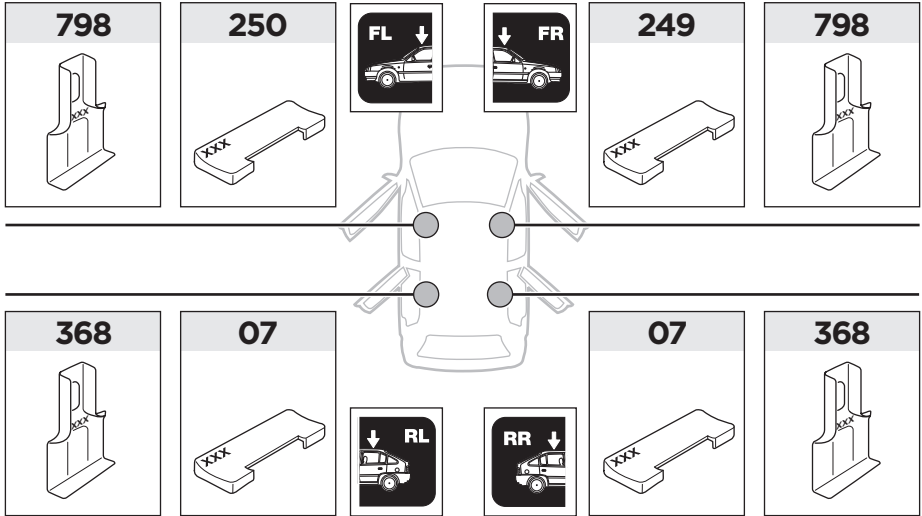

Thule Rapid System Kit 1693

> Instructions

KIA Ceed, 5-dr Hatchback, 12- (With glassroof)
KIA Cerato, 5-dr Hatchback, 13-

ISO 11154-E

07 x2

249 x1

250 x1

368 x2

798 x2

x1

x1

1

	X (scale)	X (mm)	X (inch)
KIA Ceed, 5-dr Hatchback, 12- (With glassroof)	36,5	1016	40
KIA Cerato, 5-dr Hatchback, 13-	41,5	1066	42

	Y (scale)	Y (mm)	Y (inch)
KIA Ceed, 5-dr Hatchback, 12- (With glassroof)	30	951	37 1/2
KIA Cerato, 5-dr Hatchback, 13-	37	1021	40 1/4

2

KIA Ceed, 5-dr Hatchback, 12- (With glassroof)

KIA Cerato, 5-dr Hatchback, 13-

3

	W (mm)	Z (mm)	W (inch)	Z (inch)
KIA Ceed , 5-dr Hatchback, 12- (With glassroof)	300	700	11 ³/₄	27 ¹/₂
KIA Cerato , 5-dr Hatchback, 13-	300	700	11 ³/₄	27 ¹/₂