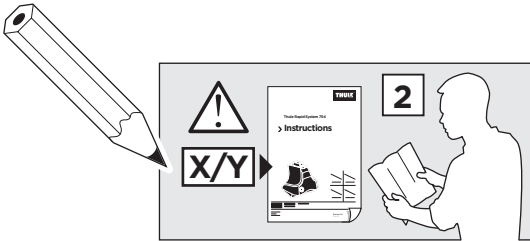

798 x2

x1

x1

1

	X (scale)	X (mm)	X (inch)
KIA Ceed, 5-dr Hatchback, 12- (With glassroof)	36,5	1016	40
KIA Cerato, 5-dr Hatchback, 13-	41,5	1066	42

	Y (scale)	Y (mm)	Y (inch)
KIA Ceed, 5-dr Hatchback, 12- (With glassroof)	30	951	37 1/2
KIA Cerato, 5-dr Hatchback, 13-	37	1021	40 1/4