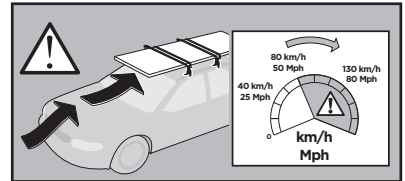

Thule Rapid System Kit 1693

> Instructions

KIA Ceed, 5-dr Hatchback, 12- (With glassroof)
KIA Cerato, 5-dr Hatchback, 13-

ISO 11154-E

07 x2

249 x1

250 x1

368 x2

798 x2

x1

x1

1

	X (scale)	X (mm)	X (inch)
KIA Ceed, 5-dr Hatchback, 12- (With glassroof)	36,5	1016	40
KIA Cerato, 5-dr Hatchback, 13-	41,5	1066	42

	Y (scale)	Y (mm)	Y (inch)
KIA Ceed, 5-dr Hatchback, 12- (With glassroof)	30	951	37 1/2
KIA Cerato, 5-dr Hatchback, 13-	37	1021	40 1/4