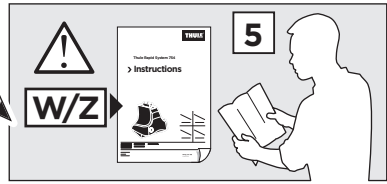

3

	W (mm)	Z (mm)	W (inch)	Z (inch)
KIA Ceed, 5-dr Hatchback, 12- (With glassroof)	300	700	11 ³/₄	27 ¹/₂
KIA Cerato, 5-dr Hatchback, 13-	300	700	11 ³/₄	27 ¹/₂