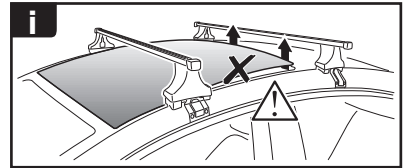

Thule Rapid System Kit 1693

> Instructions

KIA Ceed, 5-dr Hatchback, 12- (With glassroof)
KIA Cerato, 5-dr Hatchback, 13-

ISO 11154-E

07 x2

249 x1

250 x1

368 x2

798 x2

x1

x1

1

	X (scale)	X (mm)	X (inch)
KIA Ceed, 5-dr Hatchback, 12- (With glassroof)	36,5	1016	40
KIA Cerato, 5-dr Hatchback, 13-	41,5	1066	42

	Y (scale)	Y (mm)	Y (inch)
KIA Ceed, 5-dr Hatchback, 12- (With glassroof)	30	951	37 1/2
KIA Cerato, 5-dr Hatchback, 13-	37	1021	40 1/4