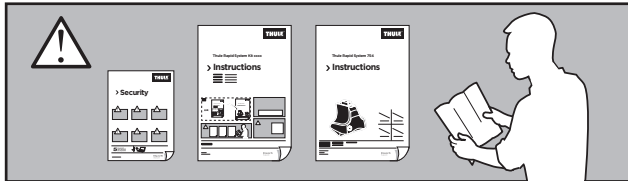

Thule Rapid System Kit 1693

> Instructions

KIA Ceed, 5-dr Hatchback, 12- (With glassroof)
KIA Cerato, 5-dr Hatchback, 13-

ISO 11154-E

07 x2

249 x1

250 x1

368 x2

798 x2

x1

x1

1

	X (scale)	X (mm)	X (inch)
KIA Ceed, 5-dr Hatchback, 12- (With glassroof)	36,5	1016	40
KIA Cerato, 5-dr Hatchback, 13-	41,5	1066	42

	Y (scale)	Y (mm)	Y (inch)
KIA Ceed, 5-dr Hatchback, 12- (With glassroof)	30	951	37 1/2
KIA Cerato, 5-dr Hatchback, 13-	37	1021	40 1/4