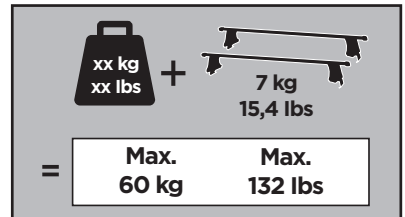

Thule Rapid System Kit 1693

> Instructions

KIA Ceed, 5-dr Hatchback, 12- (With glassroof)
KIA Cerato, 5-dr Hatchback, 13-

ISO 11154-E

07 x2

249 x1

250 x1

368 x2

798 x2

x1

x1

1

	X (scale)	X (mm)	X (inch)
KIA Ceed, 5-dr Hatchback, 12- (With glassroof)	36,5	1016	40
KIA Cerato, 5-dr Hatchback, 13-	41,5	1066	42

	Y (scale)	Y (mm)	Y (inch)
KIA Ceed, 5-dr Hatchback, 12- (With glassroof)	30	951	37 1/2
KIA Cerato, 5-dr Hatchback, 13-	37	1021	40 1/4