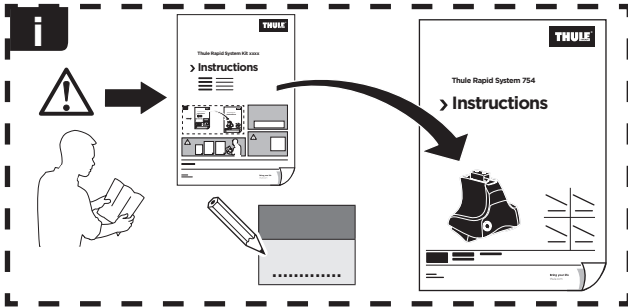

Thule Rapid System Kit 1693

> Instructions

KIA Ceed, 5-dr Hatchback, 12- (With glassroof)
KIA Cerato, 5-dr Hatchback, 13-

ISO 11154-E

07 x2

249 x1

250 x1

368 x2

798 x2

x1

x1

1

	X (scale)	X (mm)	X (inch)
KIA Ceed, 5-dr Hatchback, 12- (With glassroof)	36,5	1016	40
KIA Cerato, 5-dr Hatchback, 13-	41,5	1066	42

	Y (scale)	Y (mm)	Y (inch)
KIA Ceed, 5-dr Hatchback, 12- (With glassroof)	30	951	37 1/2
KIA Cerato, 5-dr Hatchback, 13-	37	1021	40 1/4